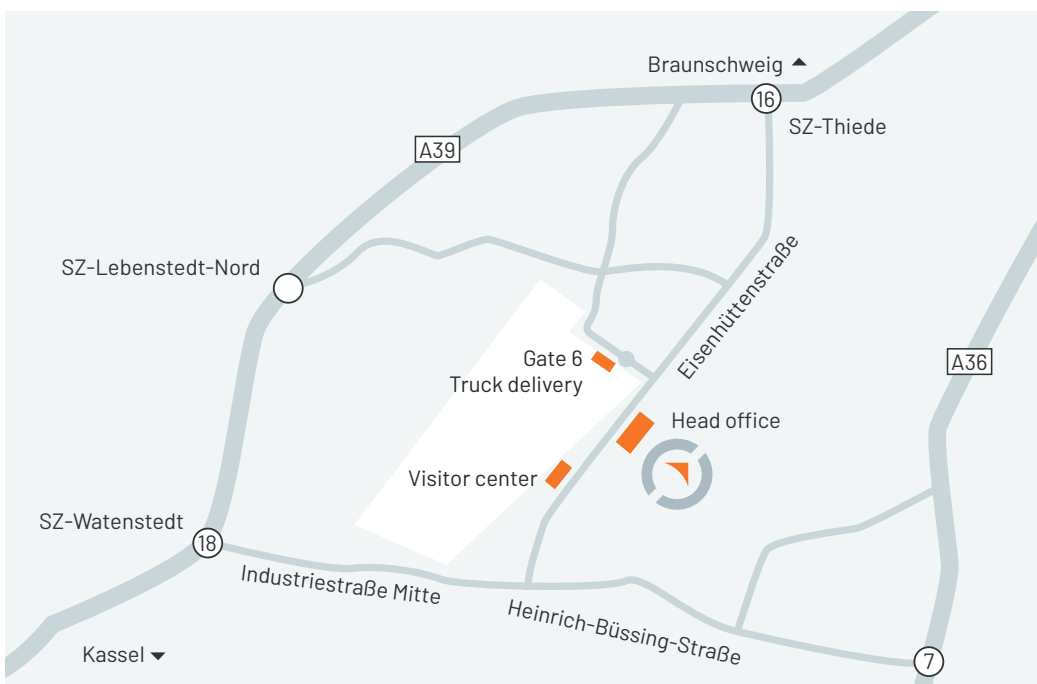

# ROUTE DIRECTIONS

You can reach Salzgitter AG from the A2, the A7 or the A36.  
At Eisenhüttenstraße you will find the head office of Salzgitter AG  
and the administration of Salzgitter Flachstahl GmbH.  
Truck deliveries are made via Gate 6, Walzwerkstraße.

## COMING FROM THE A2

Coming from Hanover, first take the A391 towards Salzgitter at the junction „Braunschweig-Nord“ (55), continue on the A39 until the „SZ-Thiede“ exit (16) and from here directly onto Eisenhüttenstraße.

Coming from Berlin, take the A39 at the junction „Wolfsburg/Königsutter“ (58) in the direction of Salzgitter until the exit „SZ-Thiede“ (16) and from here directly onto Eisenhüttenstraße.

## COMING FROM THE A7

take the interchange „Dreieck Salzgitter“ onto the A39. Take the exit „SZ-Watenstedt“ (18) and follow the two-lane „Industriestraße Mitte“ out of town. After approx. 4 km turn left at the traffic lights into Eisenhüttenstraße.