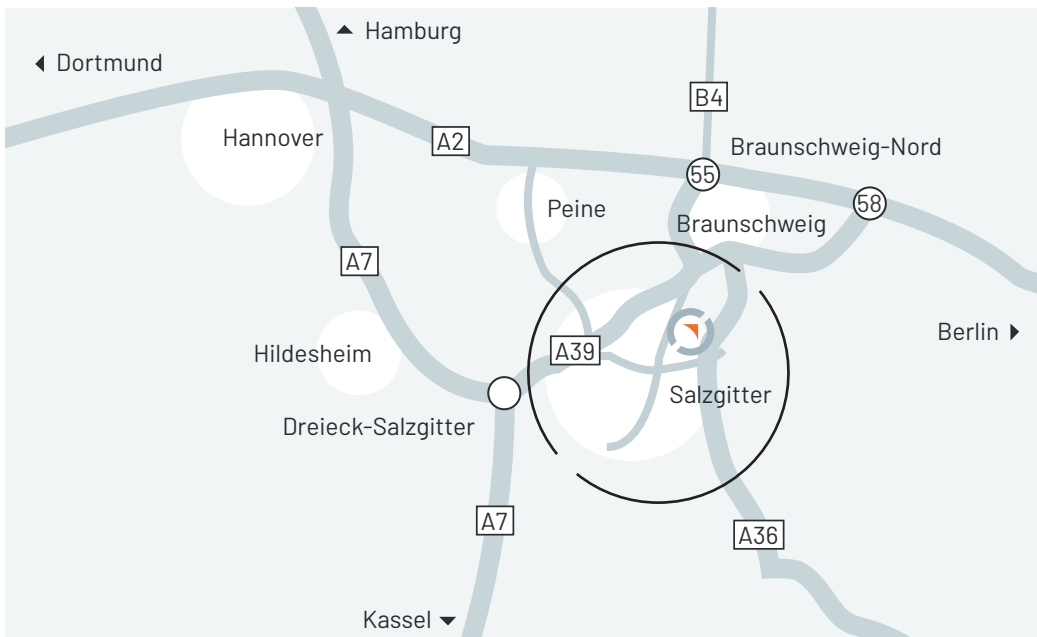

# ROUTE DIRECTIONS

You can reach Salzgitter AG from the A2, the A7 or the A36.  
At Eisenhüttenstraße you will find the head office of Salzgitter AG  
and the administration of Salzgitter Flachstahl GmbH.  
Truck deliveries are made via Gate 6, Walzwerkstraße.

## COMING FROM THE A2

Coming from Hanover, first take the A391 towards Salzgitter at the junction „Braunschweig-Nord“ (55), continue on the A39 until the „SZ-Thiede“ exit (16) and from here directly onto Eisenhüttenstraße.

Coming from Berlin, take the A39 at the junction „Wolfsburg/Königsutter“ (58) in the direction of Salzgitter until the exit „SZ-Thiede“ (16) and from here directly onto Eisenhüttenstraße.

## COMING FROM THE A7

take the interchange „Dreieck Salzgitter“ onto the A39. Take the exit „SZ-Watenstedt“ (18) and follow the two-lane „Industriestraße Mitte“ out of town. After approx. 4 km turn left at the traffic lights into Eisenhüttenstraße.